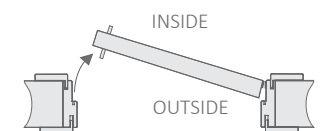

Right kit

PERFORMANCE OPTIONS CERTIFICATIONS

34 | 37 dB

EI 30 | 45

Acoustic test according to ISO 10140.
Acoustic classification according to ISO 717-1.

The door set, frame and accessories with this classification are suitable for areas where sound insulation is a fundamental requirement. The sound reduction comes from the door constructive characteristics with special acoustic properties, particularly its agglomerated core and the perimetral profile of the frame, which allows an acoustic insulation up to 37dB. This solution is perfectly suited for homes, offices or hotels.

Another performance option is the fire-proof classification with 30 or 60 minutes fire resistance classes.